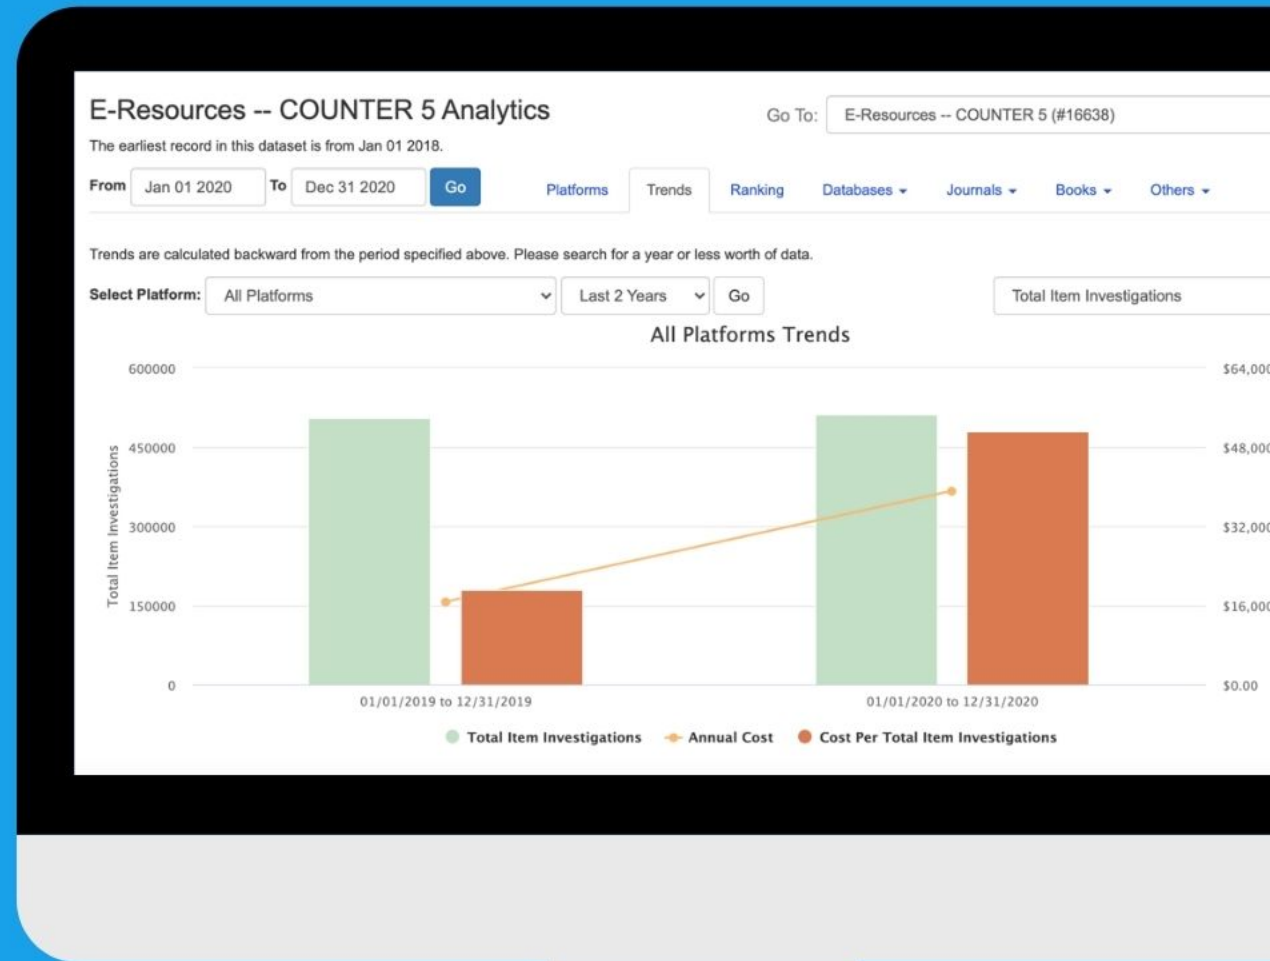

Analyzing COUNTER 5 E-Resources with LibInsight springshare

Big Data Tool for Libraries

- All-in-one data gathering & analysis tool
- Store ALL library data
- Evaluate resources usage & effectiveness
- Help you make data-driven decisions

Addresses Four Data Problems in Libraries

1. Data All
Over the
Place

2. Data Silo

3. Communication

4. Collaboration

What Can You Store?

- Acquisitions
- Circulation
- Calendar
- Reference
- Finance
- Gate Count
- Google Analytics
- ILL
-
- LibGuides
- LibAnswers
- LibCal
- E-Resource Statistics
 - COUNTER 5
 - COUNTER r4